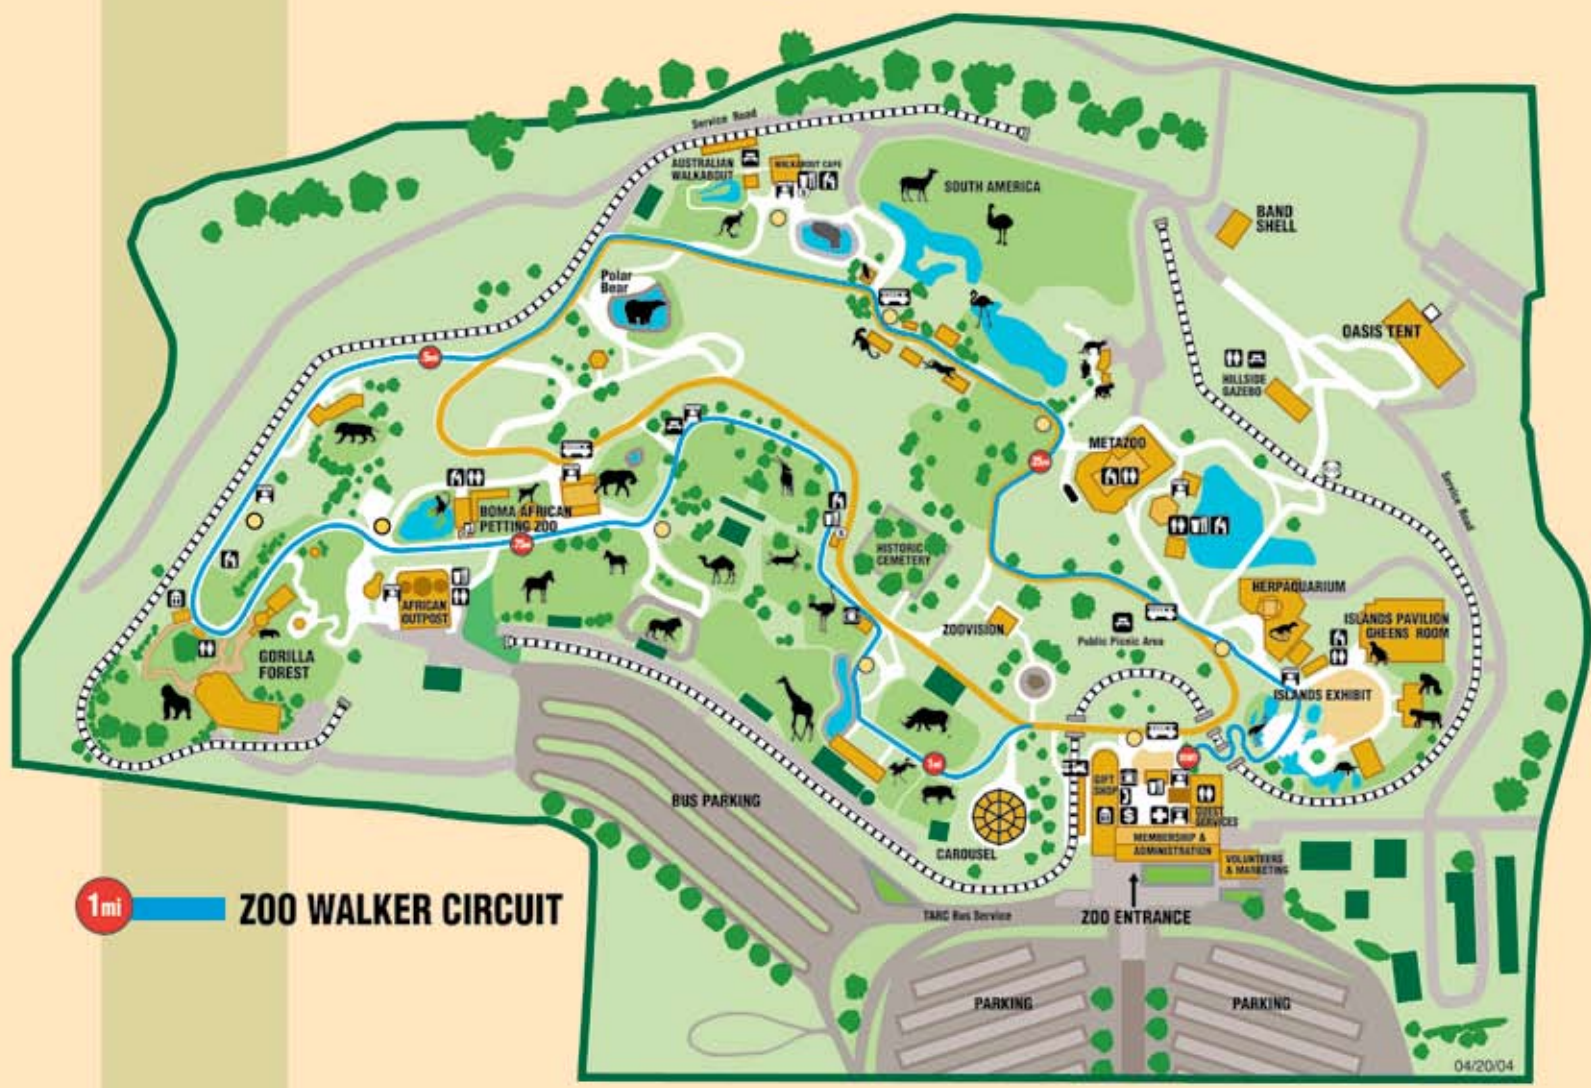

WALKING CLUB

The Zoo Walkers Healthy Heart Hike is a 1-mile trail through the Louisville Zoo.

1mi ZOO WALKER CIRCUIT

- | | | | | | |
|--|---------------|--|------------------|--|--------------|
| | PICNIC AREA | | FIRST AID | | PHOTO SAFARI |
| | CONCESSIONS | | GIFT SHOP | | TRAIN DEPOT |
| | TELEPHONE | | WATER FOUNTAIN | | TRAIN ROUTE |
| | LOST CHILDREN | | RESTROOMS | | TRAM ROUTE |
| | SMOKING AREA | | ATM MACHINE | | TRAM STOP |
| | SEASONAL | | ORIENTATION MAPS | | |